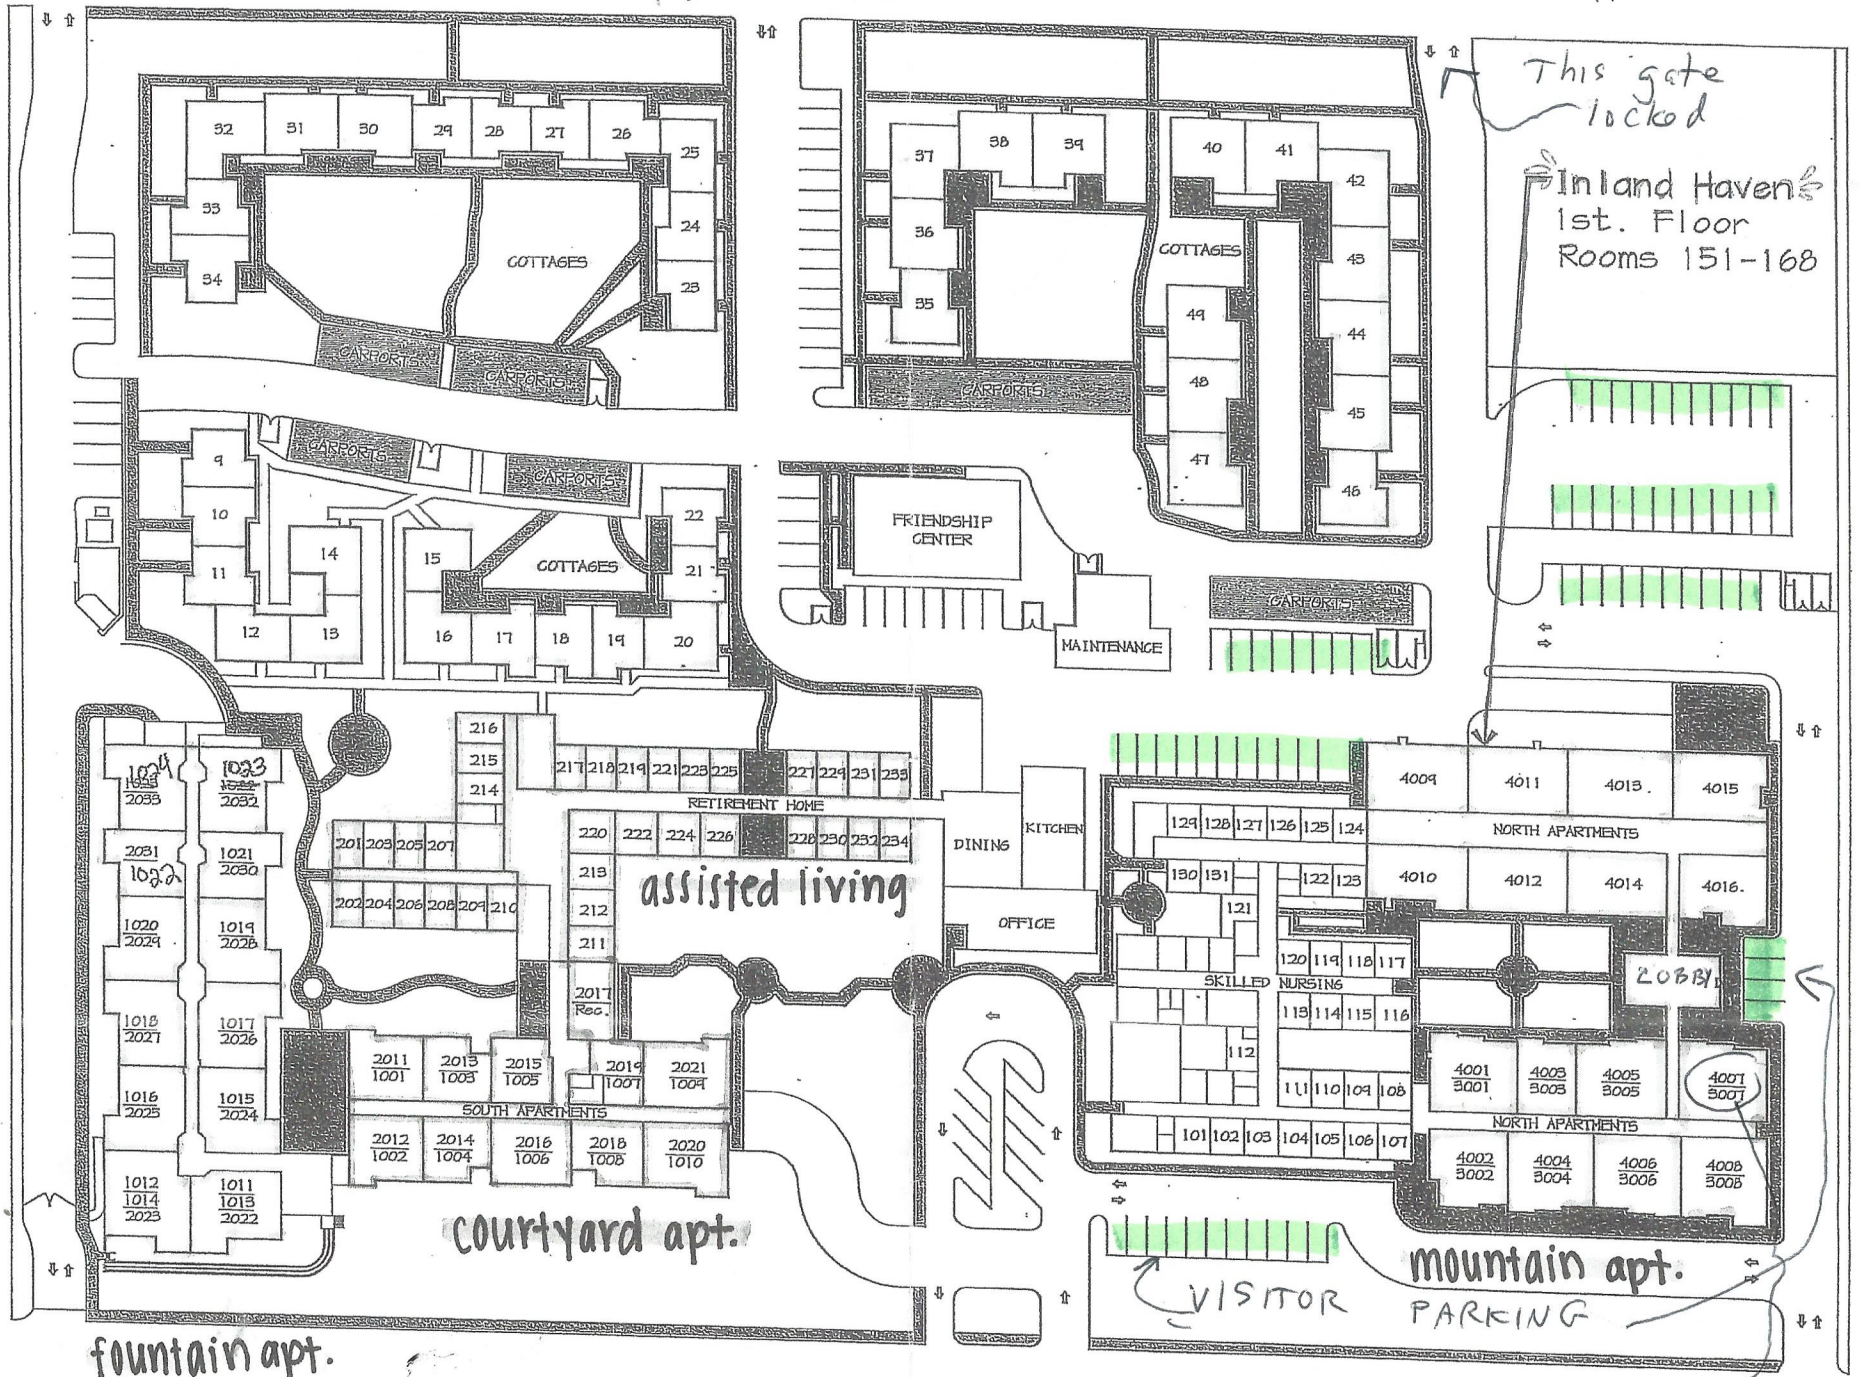

MAGNOLIA

This gate locked
Inland Haven's
1st. Floor
Rooms 151-168

fountain apt.

courtyard apt.

mountain apt.

VISITOR PARKING

MOUNTAIN AVE.

TOM = 3007